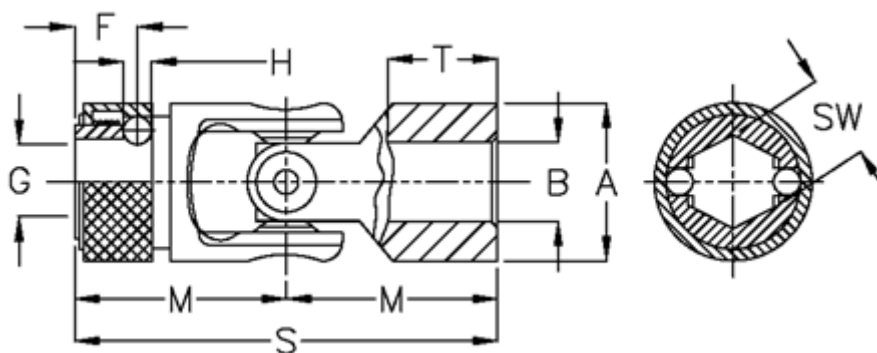

# Data Sheet

Article number: 07663427

Description: Cross joint w/needle bearing  
W/rapid change coupling, 0.663.427

## Measures

A	= 63	sw = 35.00
B H7	= 30	T = 50
F	= 25.0	
G	= 33.0	
H	= 10.00	
M	= 83	
MD max N m	= 250	
s	= 166	